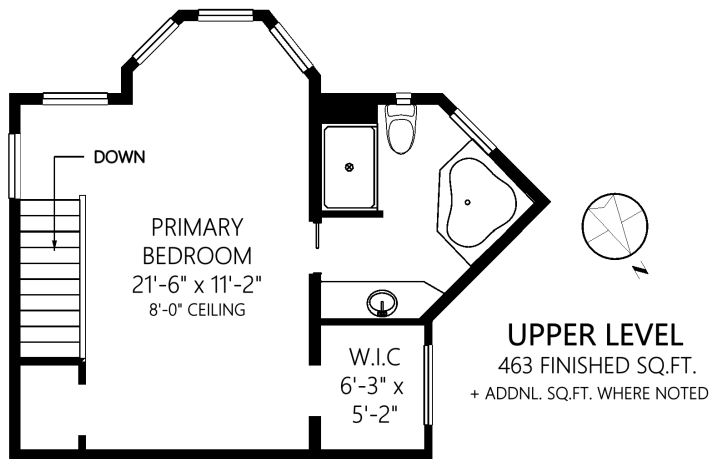

THE NEALESTATE GROUP

Your Vancouver Island Experts

647 Rockingham Rd

	Fin. Sq.Ft.	UnFin. Sq.Ft.	Total Sq.Ft.
Main Level	1333	0	1333
Upper Level	463	0	463
Total	1796	0	1796

Shown length and width dimensions are approximate. Area sq.ft. is representative of the on-site measurements. (1" accuracy)