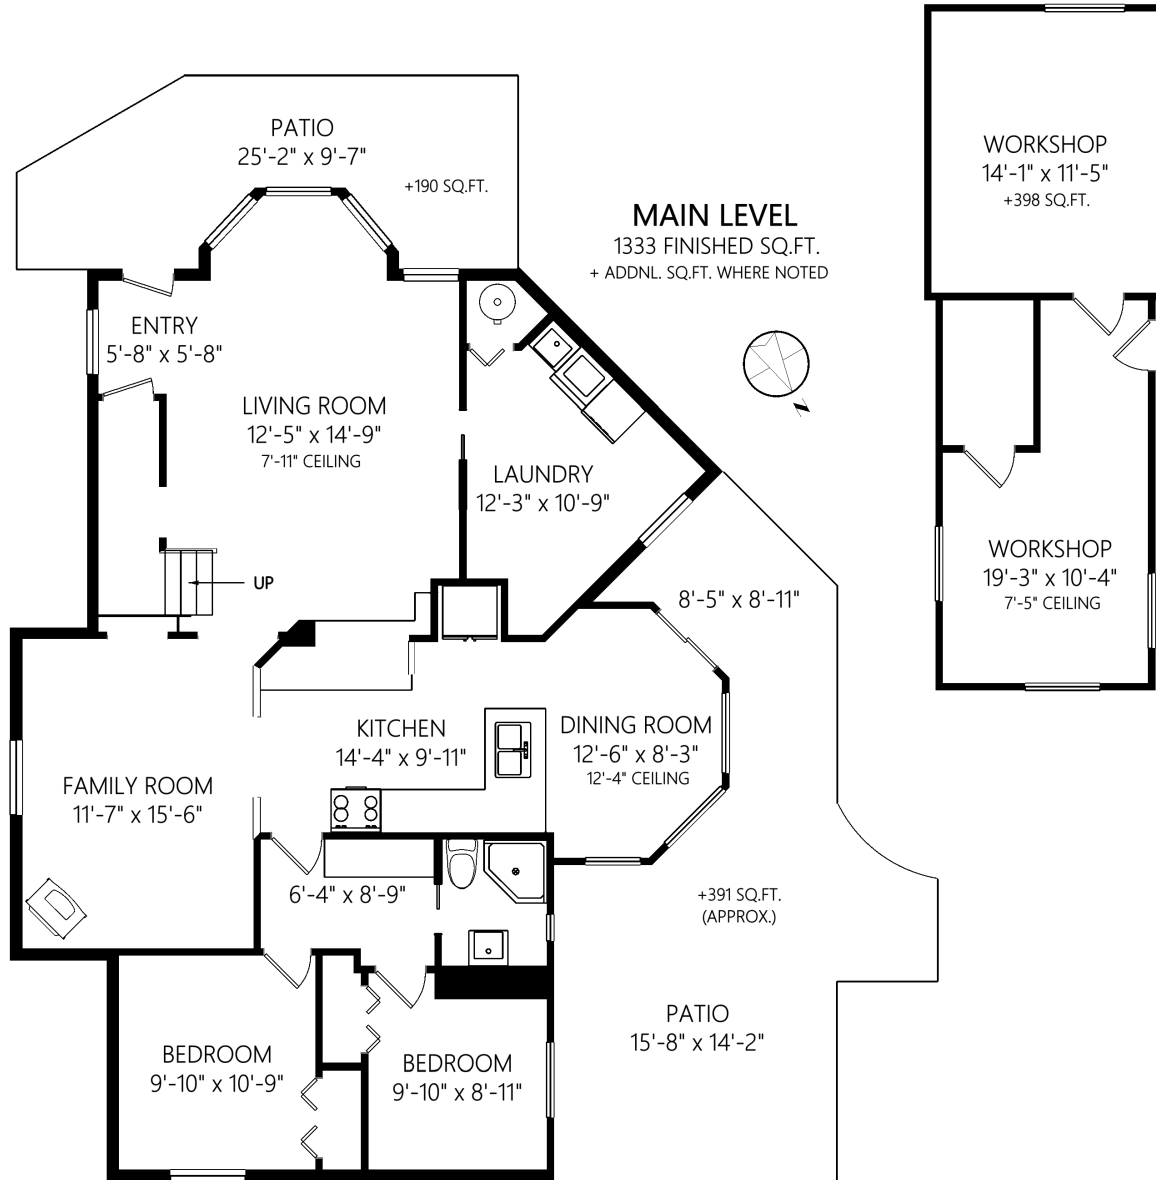

THE NEALESTATE GROUP

Your Vancouver Island Experts

647 Rockingham Rd

	Fin. Sq.Ft.	UnFin. Sq.Ft.	Total Sq.Ft.
Main Level	1333	0	1333
Upper Level	463	0	463
Total	1796	0	1796

Shown length and width dimensions are approximate. Area sq.ft. is representative of the on-site measurements. (1" accuracy)